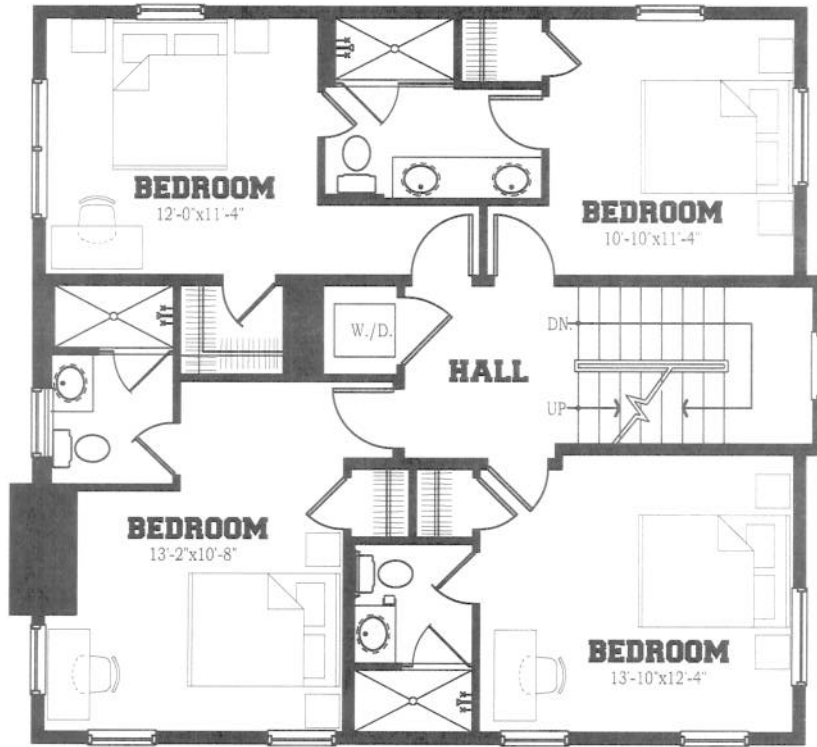

VARSITY HOUSE

1043 Indiana
Lawrence, Kansas

SECOND FLOOR

1,178 SQUARE FEET

VARSIITY HOUSE

1043 Indiana
Lawrence, Kansas

THIRD FLOOR
1,167 SQUARE FEET

VARSIITY HOUSE