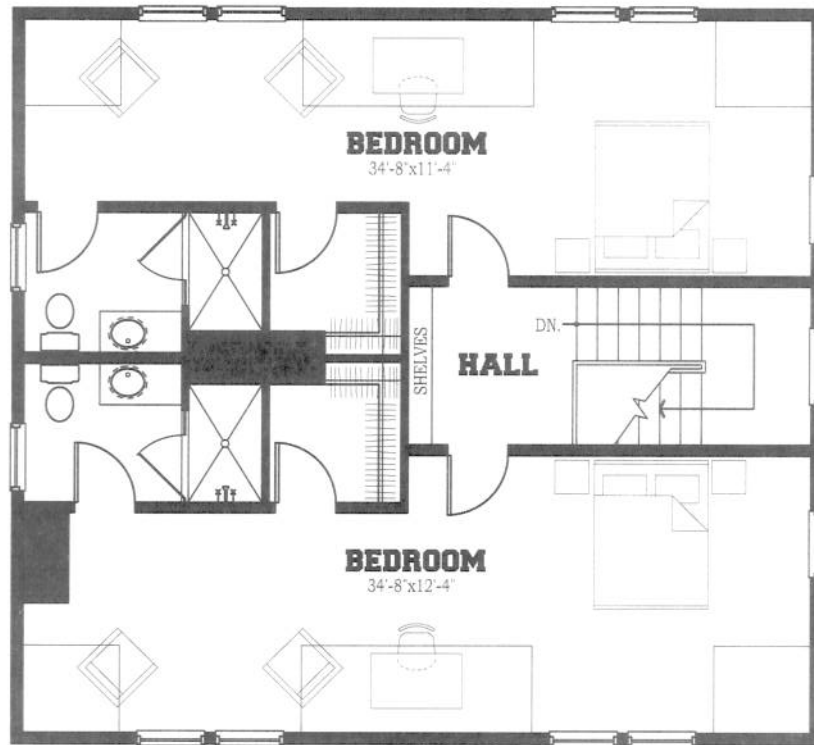

VARSITY HOUSE

1043 Indiana
Lawrence, Kansas

SECOND FLOOR

1,178 SQUARE FEET

VARSIITY HOUSE

1043 Indiana
Lawrence, Kansas

THIRD FLOOR
1,167 SQUARE FEET

VARSIITY HOUSE